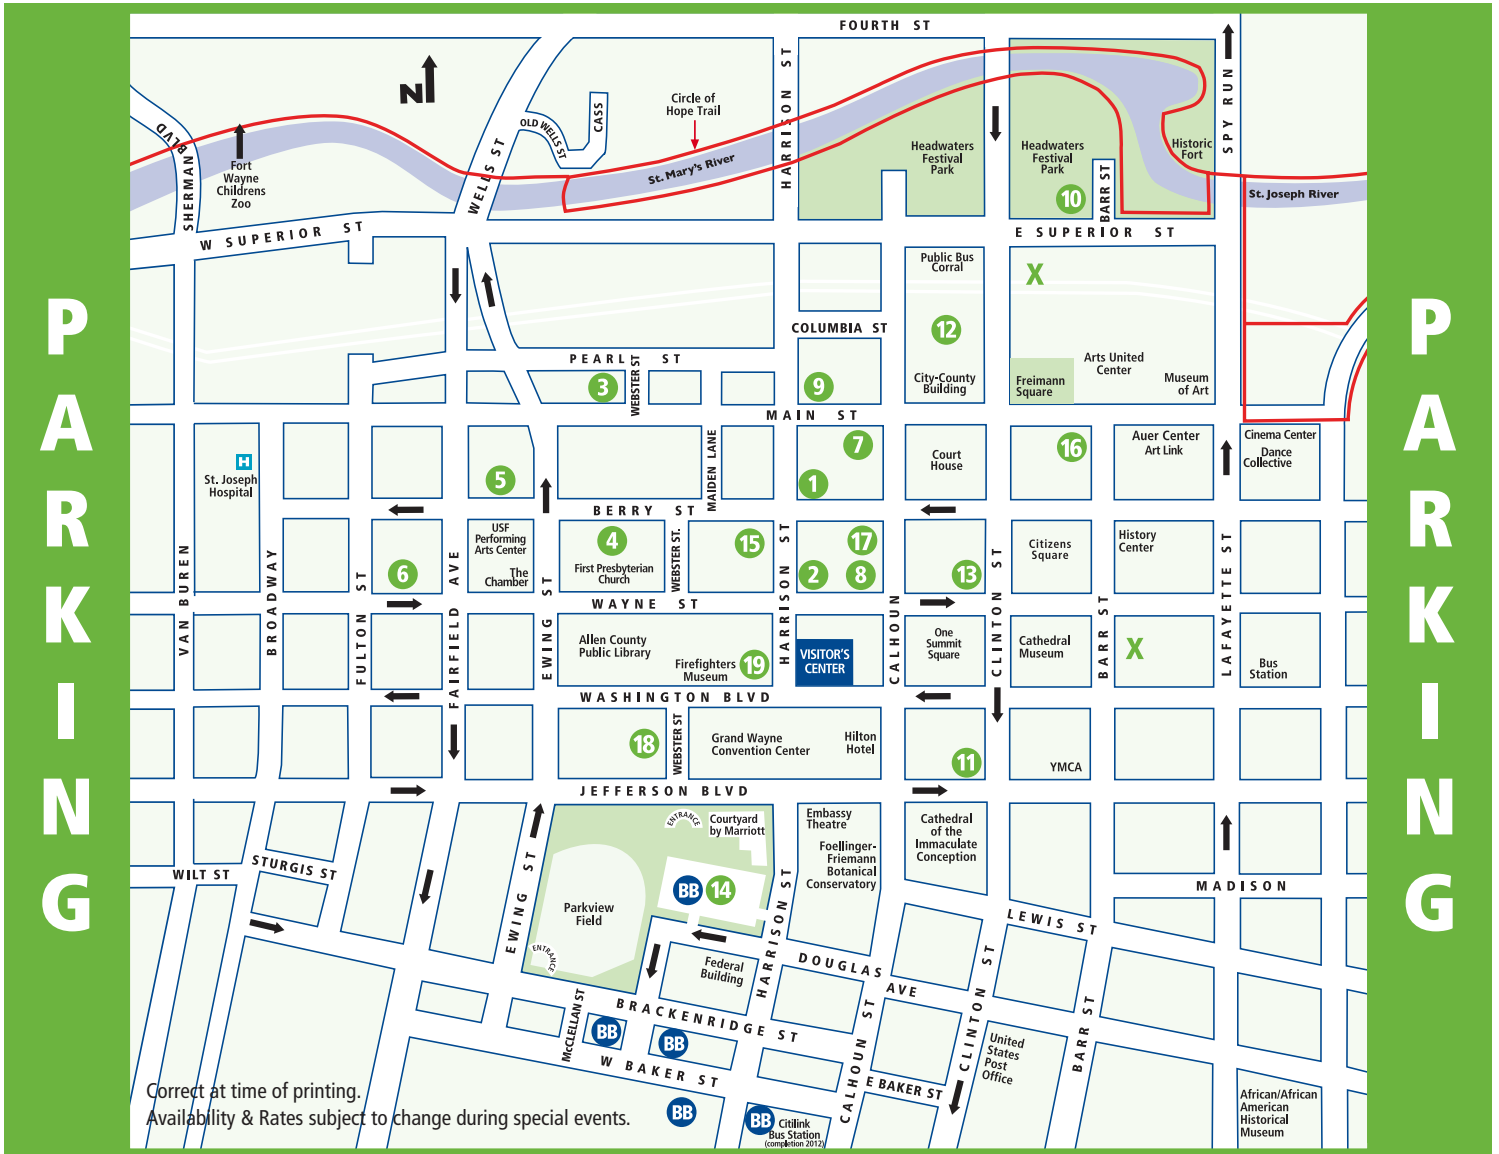

# Downtown Public Parking

www.visitfortwayne.com • 800-767-7752

Location	1/2 Hour	1 Hour	Ea. Addl. Hr.	Daily Max	Mon. - Fri. Attendant Hrs.	Night/Weekends
1 120 W. Berry St. (Lot)	\$1.00	\$2.00	\$1.00	\$7.00	7 am - 6:30 pm	\$2.00 Flat Fee
2 132 W. Wayne St. (Lot)	\$1.00	\$2.00	\$1.00	\$7.00	7 am - 5:30 pm	\$2.00 Flat Fee
3 300 W. Main St. (Lot)	Flat Fee	Flat Fee	Flat Fee	\$3.00	Drop Box	\$3.00 Flat Fee
4 335 W. Berry St. (Lot)	\$1.00	\$2.00	\$1.00	\$4.00	8 am - 5 pm	Free Nights/Private Weekends
5 400 W. Berry St. (Lot)	\$1.00	\$2.00	\$1.00	\$4.00	Drop Box	\$2.00 Flat Fee
6 520 W. Wayne St. (Lot)	Flat Fee	Flat Fee	Flat Fee	\$3.00	Drop Box	\$3.00 Flat Fee
7 720 S. Calhoun St. (Lot)	\$1.00	\$2.00	\$1.00	\$7.00	7 am - 5:30 pm	\$1.00 Flat Fee
8 City Center Garage	\$1.00	\$2.00	\$1.00	\$7.00	7 am - 6 pm	\$2.00 Flat Fee
9 Merrill Lynch Plaza (Lot)	\$1.00	\$2.00	\$1.00	\$6.00	7 am - 5:30 pm	\$2.00 Flat Fee
10 Headwaters Park (Lot)	Flat Fee	Flat Fee	Flat Fee	\$2.00	7 am - 5 pm	No Charge
11 100 E. Washington Blvd. (Civic, Garage)	\$0.50	\$1.00	\$1.00	\$7.00	8 am - 10 pm	\$2.00 Flat Fee (after 5 pm & Events)
12 One E. Main St. (Plaza, Garage)	\$1.00	\$2.00	\$1.00	\$6.00	8 am - 6 pm	No Charge
13 828 S. Clinton St. (Garage)	\$1.00	\$2.00	\$1.00	\$7.00	7 am - 7 pm	Special Events
14 Harrison Square Parking Garage	\$0.50	\$1.00	\$1.00	\$7.00	24 hr. automated	\$4.00 Flat Fee (for Special Events only)
15 Berry & Harrison (Lot)	\$2.00		\$2.00	\$8.00	7:30 am - 5:30 pm	No Charge
16 Standard Federal Garage	\$1.00	\$1.75	\$0.50	\$7.00	6 am - 6 pm	No Charge
17 PNC Building (Garage)	\$0.75	\$1.25	\$0.50	\$6.00	9 am - 6 pm	No Charge
18 Library Lot - Webster		\$1.00	\$1.00	\$7.00	Pay at Library	Pay at Library
19 Library Lot - Harrison		\$1.00	\$1.00	\$7.00	24 hr. automated, credit card only	

BB Baseball Parking - \$4.00

X Cluster of Metered Parking

Correct at time of printing. Availability & Rates subject to change during special events.