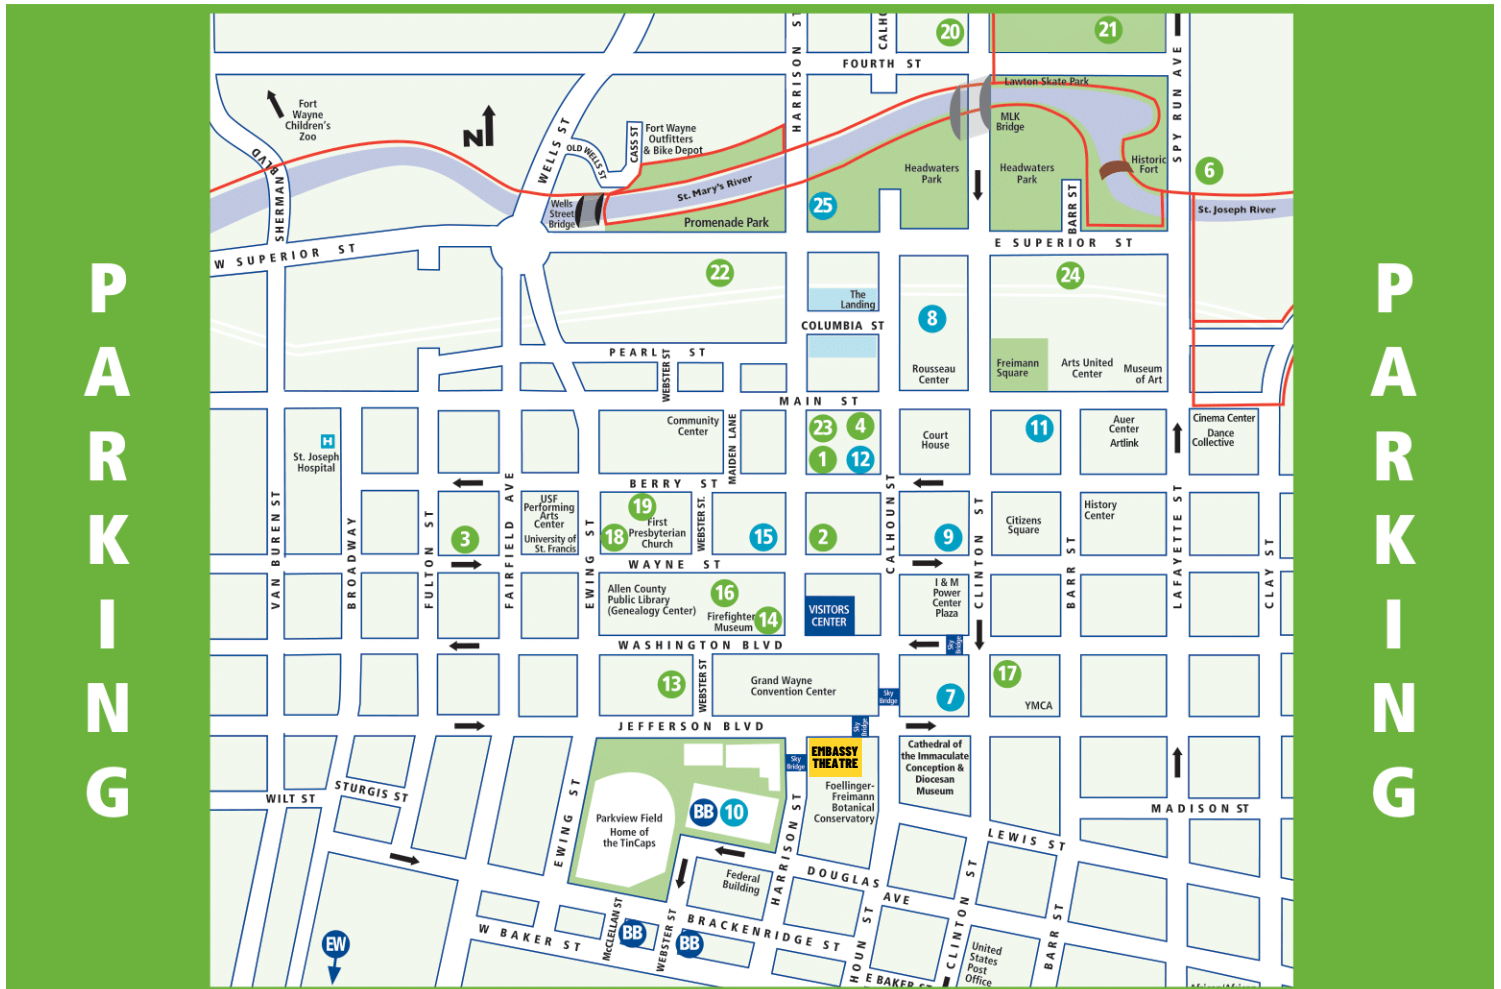

Downtown Public Parking

VisitFortWayne.com/Parking

● = Parking Lot ● = Parking Garage — = Rivergreenway Trails

Location	1/2 Hour	1 Hour	Ea. Addl. Hr.	Daily Max	Hours
1 120 W. Berry St. - PNC Bank	\$1.00	\$2.00	\$1.00	\$8.00 / \$2.00 weekends / \$5.00 events	Mon. - Fri. 7:30 am - 6:30 pm
2 132 W. Wayne St.	\$1.00	\$2.00	\$1.00	\$8.00 / \$2.00 weekends / \$5.00 events	Mon. - Fri. 7 am - 5:30 pm
3 520 W. Wayne St. - Trinity English Lutheran				\$4.00 / \$5.00 events	Drop Box
4 720 S. Calhoun St. - PNC Bank	\$1.00	\$2.00	\$1.00	\$8.00 / \$2.00 weekends / \$5.00 events	Mon. - Fri. 7 am - 5:30 pm
6 Spy Run Avenue, across from Old Fort	Free	Free	Free	Special Events TBD	24 hr.
7 100 E. Washington Blvd. - Civic Garage	\$1.00	\$2.00	\$1.00	\$8.00 / \$5.00 events	24 hr. automated
8 515 S. Calhoun St. - Plaza Garage	\$1.00	\$2.00	\$1.00	\$7.00 / \$5.00 events	24 hr. automated
9 828 S. Clinton St. - Town Center		\$1.00	\$1.00	\$7.00	24 hr. automated
10 1210 Harrison St. - Harrison Square	\$1.00	\$2.00	\$1.00	\$8.00 / \$5.00 events	24 hr. automated
11 200 E. Main St. - First Source Garage	\$1.00	\$1.75	\$1.00	\$7.00 / \$5.00 events	24 hr. automated
12 110 W. Berry St. - PNC Building	\$1.00	\$2.00	\$0.50	\$7.00	24 hr. automated
13 1014 Webster St. - Library (library visitors only)		\$1.00	\$1.00	\$7.00	24 hr. automated, credit card only
14 926 S. Harrison St. - Library		\$1.00	\$1.00	\$7.00	24 hr. automated, credit card only
15 220 W. Wayne St. - Skyline Garage	\$1.00	\$2.00	\$1.00	\$8.00 / \$5.00 events	24 hr. automated
16 219 W. Wayne St. - Library Surface Lot		\$1.00	\$1.00	\$7.00	24 hr. automated
17 210 E. Washington Blvd. - Masonic Temple				\$8.00 / \$5.00 events	Drop Box
18 346 W. Wayne St. - First Presbyterian Church	\$1.00	\$2.00	\$1.00	\$4 / \$2 nights & weekends / \$5 events	9 am - 3 pm, cash only
19 335 W. Berry St. - First Presbyterian Church	\$1.00	\$2.00	\$1.00	\$2.00 nights & weekends / \$5.00 events	9 am - 3 pm, cash only
20 4th St. & Clinton - North River Lot	Free	Free	Free	Special Events TBD	24 hr.
21 4th St. between Clinton & Spy Run	Free	Free	Free	Special Events TBD	24 hr.
22 301 W. Superior - Promenade Park				\$5 for first 4 hours, \$8 for 5-8 hours, free nights & weekends	Mon. - Fri. 7 am - 5 pm
23 123 W. Main St.	\$1.00	\$2.00	\$1.00	\$8 / \$2 nights & weekends / \$5 events	Mon. - Fri. 7 am - 5:30 pm, cash only
24 Superior & Barr					Open to public evenings & weekends
25 Riverfront at Promenade Park	\$1.00	\$2.00	\$1.00	\$8.00 / \$5.00 events	24 hr. automated, credit card only
BB Baseball Parking - \$5.00					
EW Electric Works	Free	Free	After 2 hrs., \$1/hr.	\$12	24 hr. automated, credit card only